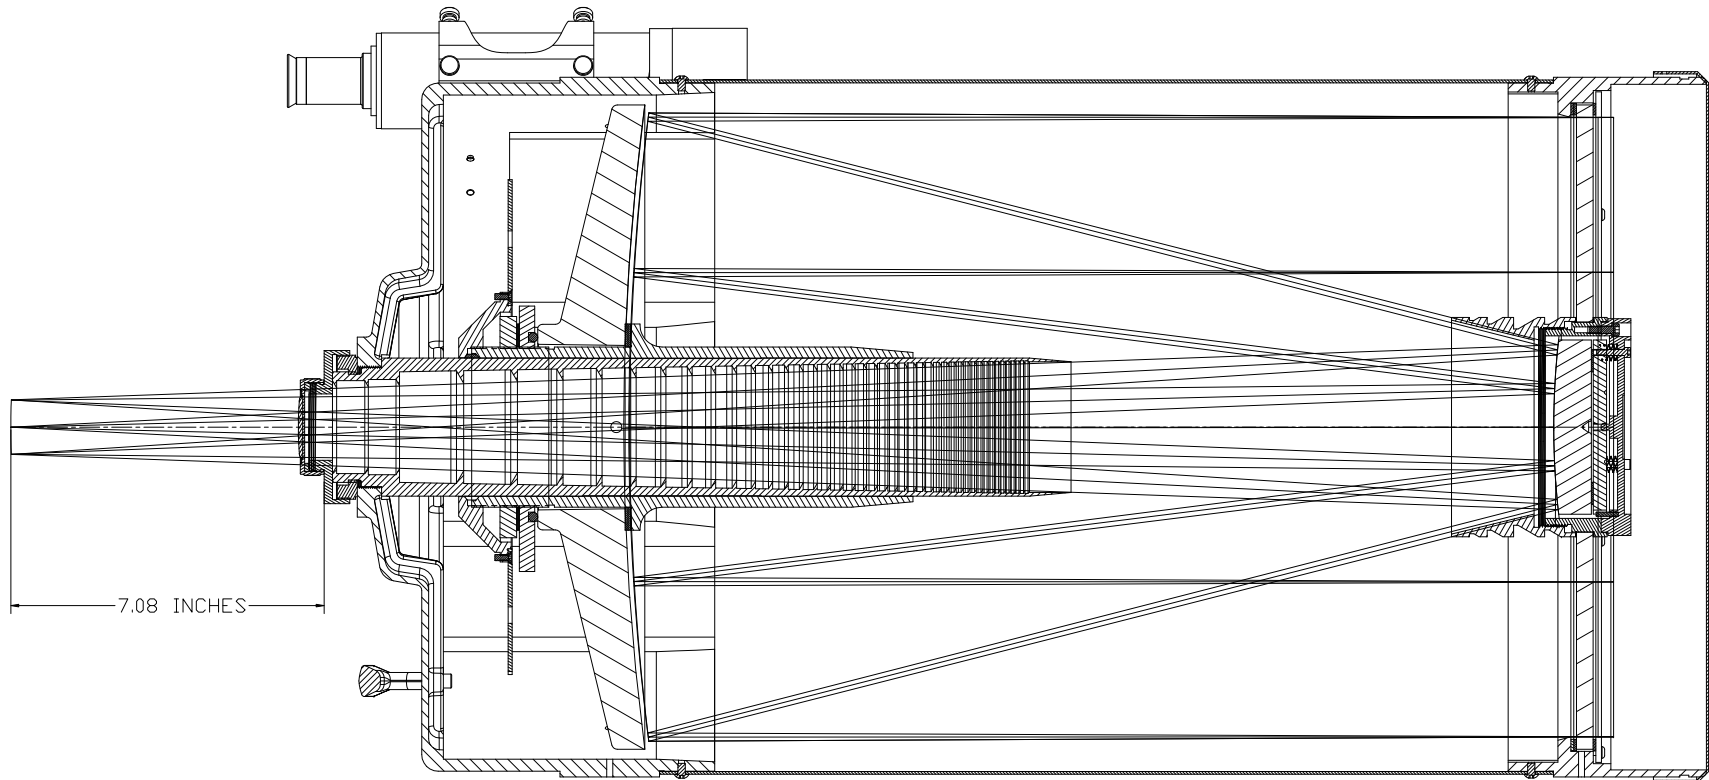

MEADE 14" F/10 ACF

7.08 INCHES

SIZE	DRAWING NUMBER	REV
C	14" F8 ACF	A
SCALE	SHEET	1 of 1
1:1		