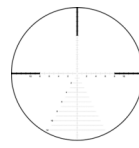

Features

1. Focal Plane

Left / right version available

Reticle

Mil3

Mil4

SKMR

SKMR2

MSR/Ki

AMR

SKMR3

Technical Data

Magnification	6-24	Adjustment Range (E/W)	2.5 / 1.1 m
Objective lens diameter	56 mm	Tube diameter	34 mm
Field of view	6.8 - 1.7 m/100m	Length	405 mm
Eye relief	90 mm	Weight	950 g
Diopter compensation	+2 / -3.5 dpt	Parallax adjustment	50- ∞ m
Twilight factor	18.3 - 36.7 DIN 58388	Reticle in focal plane	1
Impact correction per click	.1 MIL	Illuminated	yes