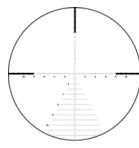

Features

1. Focal Plane

Left / right version available

Reticle

Mil3

Mil4

SKMR

SKMR2

MSR/Ki

AMR

SKMR3

Technical Data

Magnification	6-24	Adjustment Range (E/W)	2.5 / 1.1 m
Objective lens diameter	56 mm	Tube diameter	34 mm
Field of view	6.8 - 1.7 m/100m	Length	405 mm
Eye relief	90 mm	Weight	950 g
Diopter compensation	+2 / -3.5 dpt	Parallax adjustment	50- ∞ m
Twilight factor	18.3 - 36.7 DIN 58388	Reticle in focal plane	1
Impact correction per click	.1 MIL	Illuminated	yes